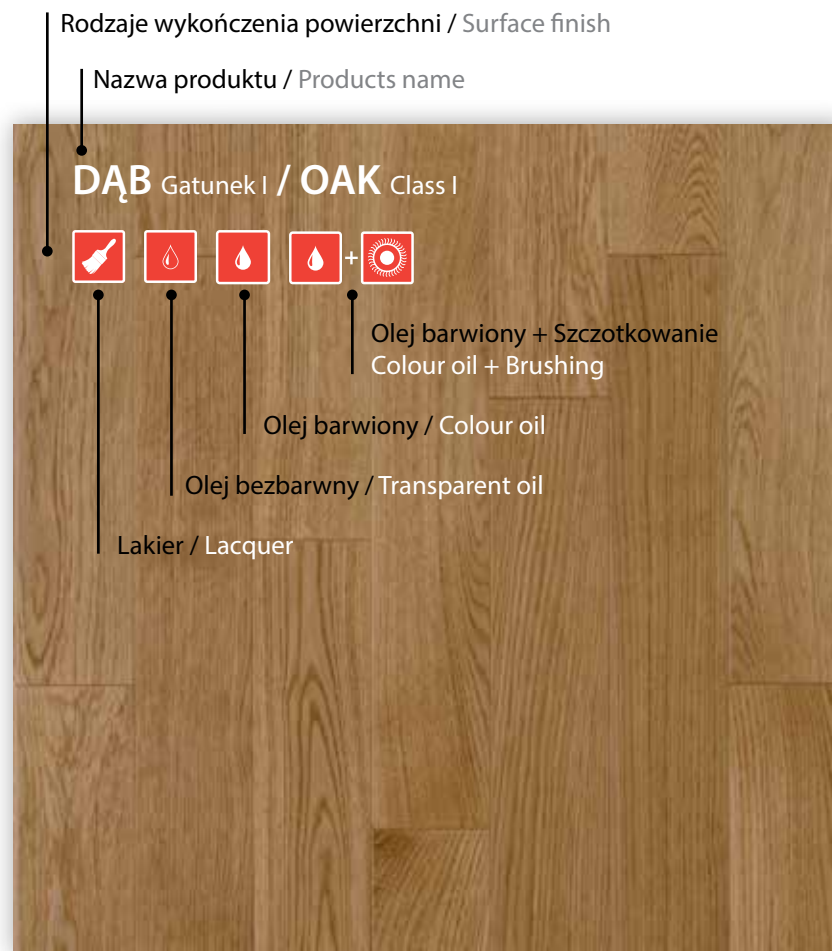

The company priority is to supply products of the highest quality as well as to adapt the offer to the needs of our customers. For this purpose we extended the offer to include finished parquet and floorboards (varnished and oiled) . They constitute the blend of tradition with modernity. They are produced in 100% of solid wood with finished surface, which lowers significantly the costs and time of installation.

You are welcome to see our offer for more details.

Najlepsze materiały

Best materials

100% naturalnego drewna

100% natural wood

Najwyższa jakość wykonania

Best quality perform

OPIS PRODUKTU / PRODUCTS SPECIFICATION

DĄB Gatunek I / OAK Class I

1

PARKIET / PARQUET

PODŁOGA WYKOŃCZONA / FINISHED FLOORING

DĄB Gatunek II / **OAK** Class II

DĄB Gatunek III / **OAK** Class III

DĄB Gatunek I / **OAK** Class I
Odcień / Colour: Aztec